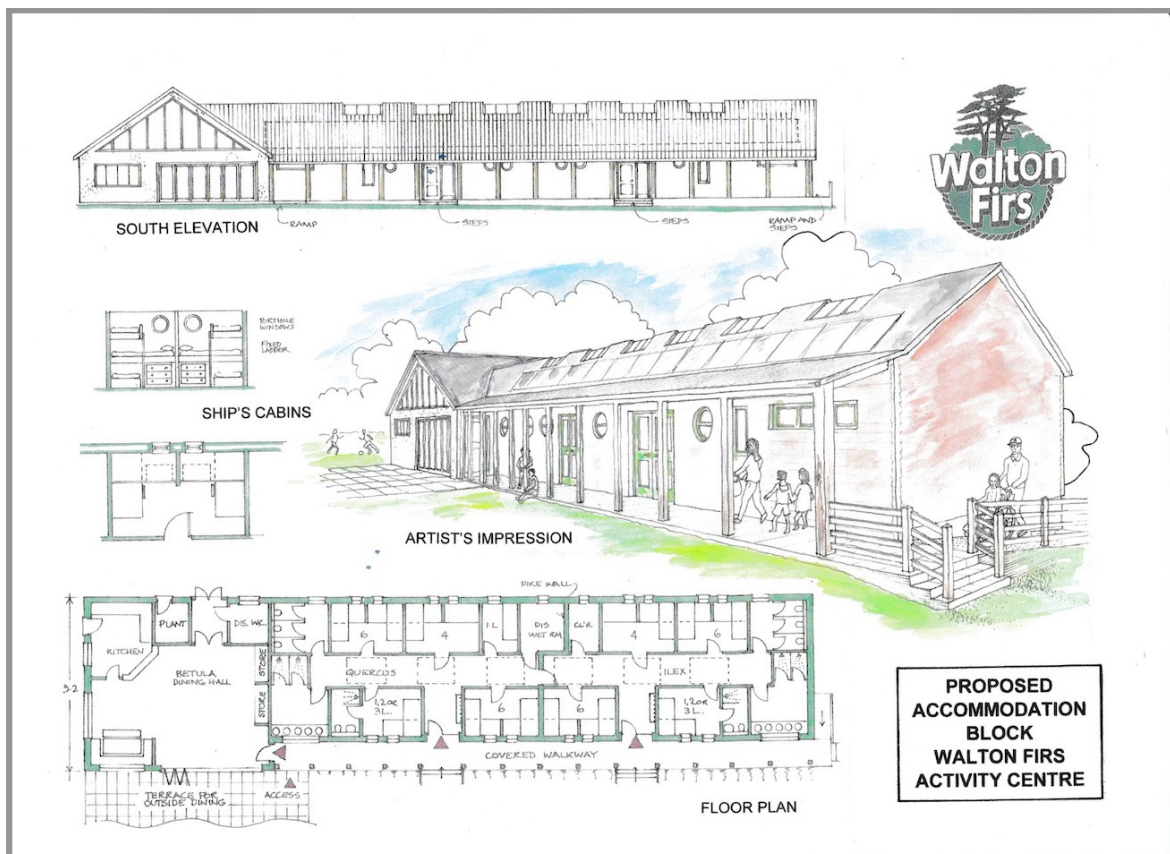

How can you help?

To build and equip Wilman Lodge we need to raise £800,000. You can help by:

- ❖ Supporting our bid <https://yourfundsurreyproposals.commonplace.is/>
- ❖ Donating to our appeal at www.waltonfirs.co.uk
- ❖ Letting us know your ideas for Willman Lodge at info@waltonfirs.co.uk

Thank you